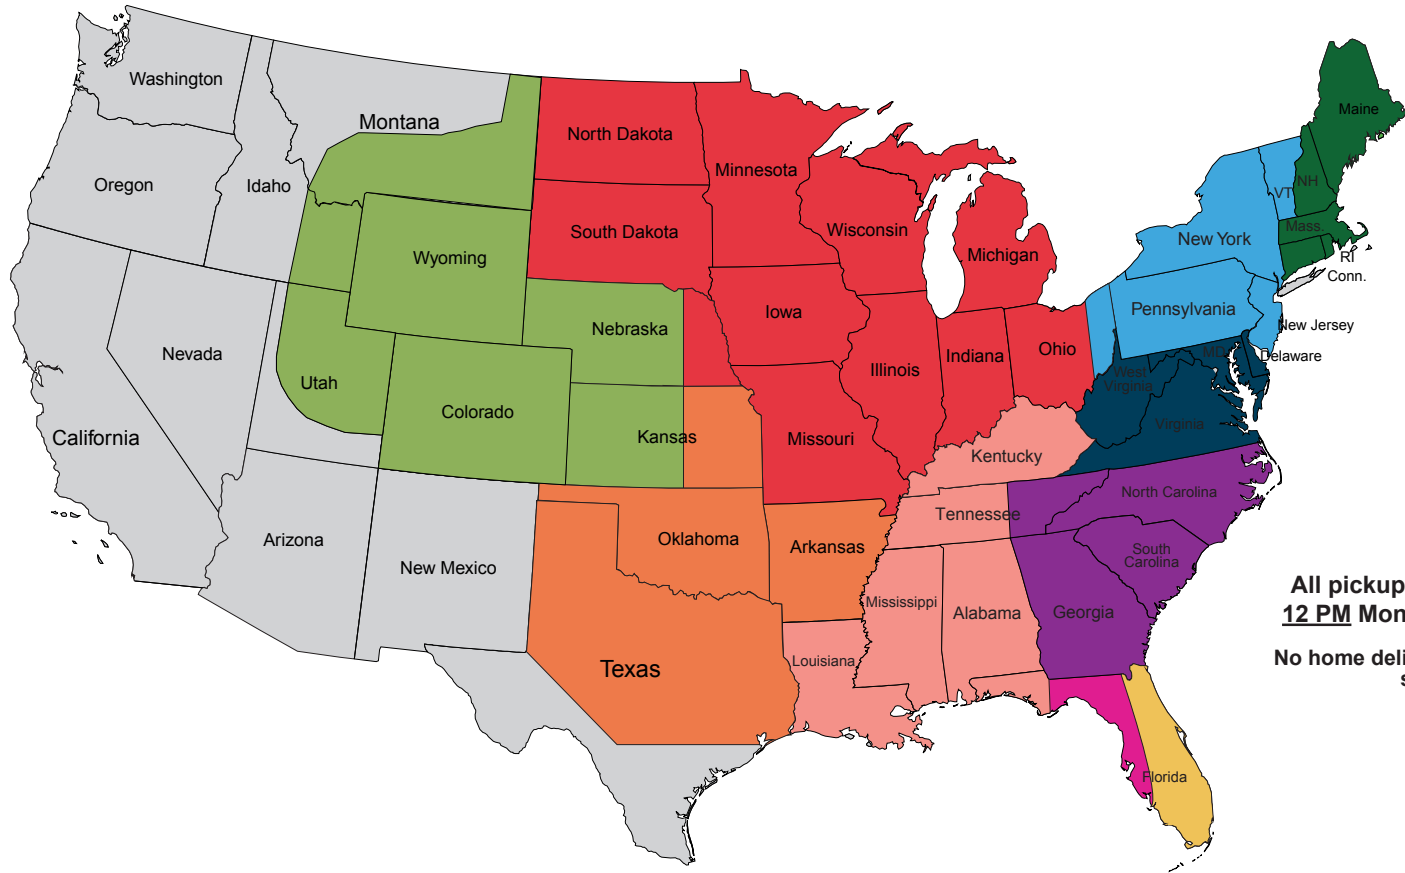

Valley View Transport, LLC.

Specialized Furniture Carrier

8211 Township Road 652 • Millersburg, OH 44654
Karen Yoder - Dispatcher - kareny@shipvvt.com
Alex Mast - Manager - alexm@shipvvt.com
 OFFICE 330-359-8500 | FAX 330-886-4217

All pickup lists need to be in by 12 PM Monday the week we load.
No home deliveries. Store must accept semi delivery.

Route #1	Route #2	Route #3	Route #4	Route #5	Route #6	Route #7	Route #8	Route #10
NE	NE+	SE	W	SW	SW+	S	FL	W+
<i>North East Route</i>	<i>North East Route Ext.</i>	<i>South East Route</i>	<i>West Route</i>	<i>South West Route</i>	<i>South West Route Ext.</i>	<i>South Route</i>	<i>Florida Route</i>	<i>West Route Ext.</i>
Connecticut Maine Massachusetts New Hampshire Rhode Island	New Jersey New York Eastern Ohio Pennsylvania Vermont	Delaware Maryland Virginia West Virginia	Illinois Indiana Iowa Michigan Minnesota Missouri Eastern Nebraska North Dakota Western Ohio South Dakota Wisconsin	Arkansas Eastern Kansas Oklahoma Texas	Alabama Florida Panhandle Kentucky Louisiana Mississippi Western Tennessee	Georgia North Carolina South Carolina Eastern Tennessee	Western Florida	Colorado Idaho Western Kansas Montana Western Nebraska Utah Wyoming
							Route #9	
							FL+	
							<i>Florida Route Ext.</i>	
							Eastern Florida	